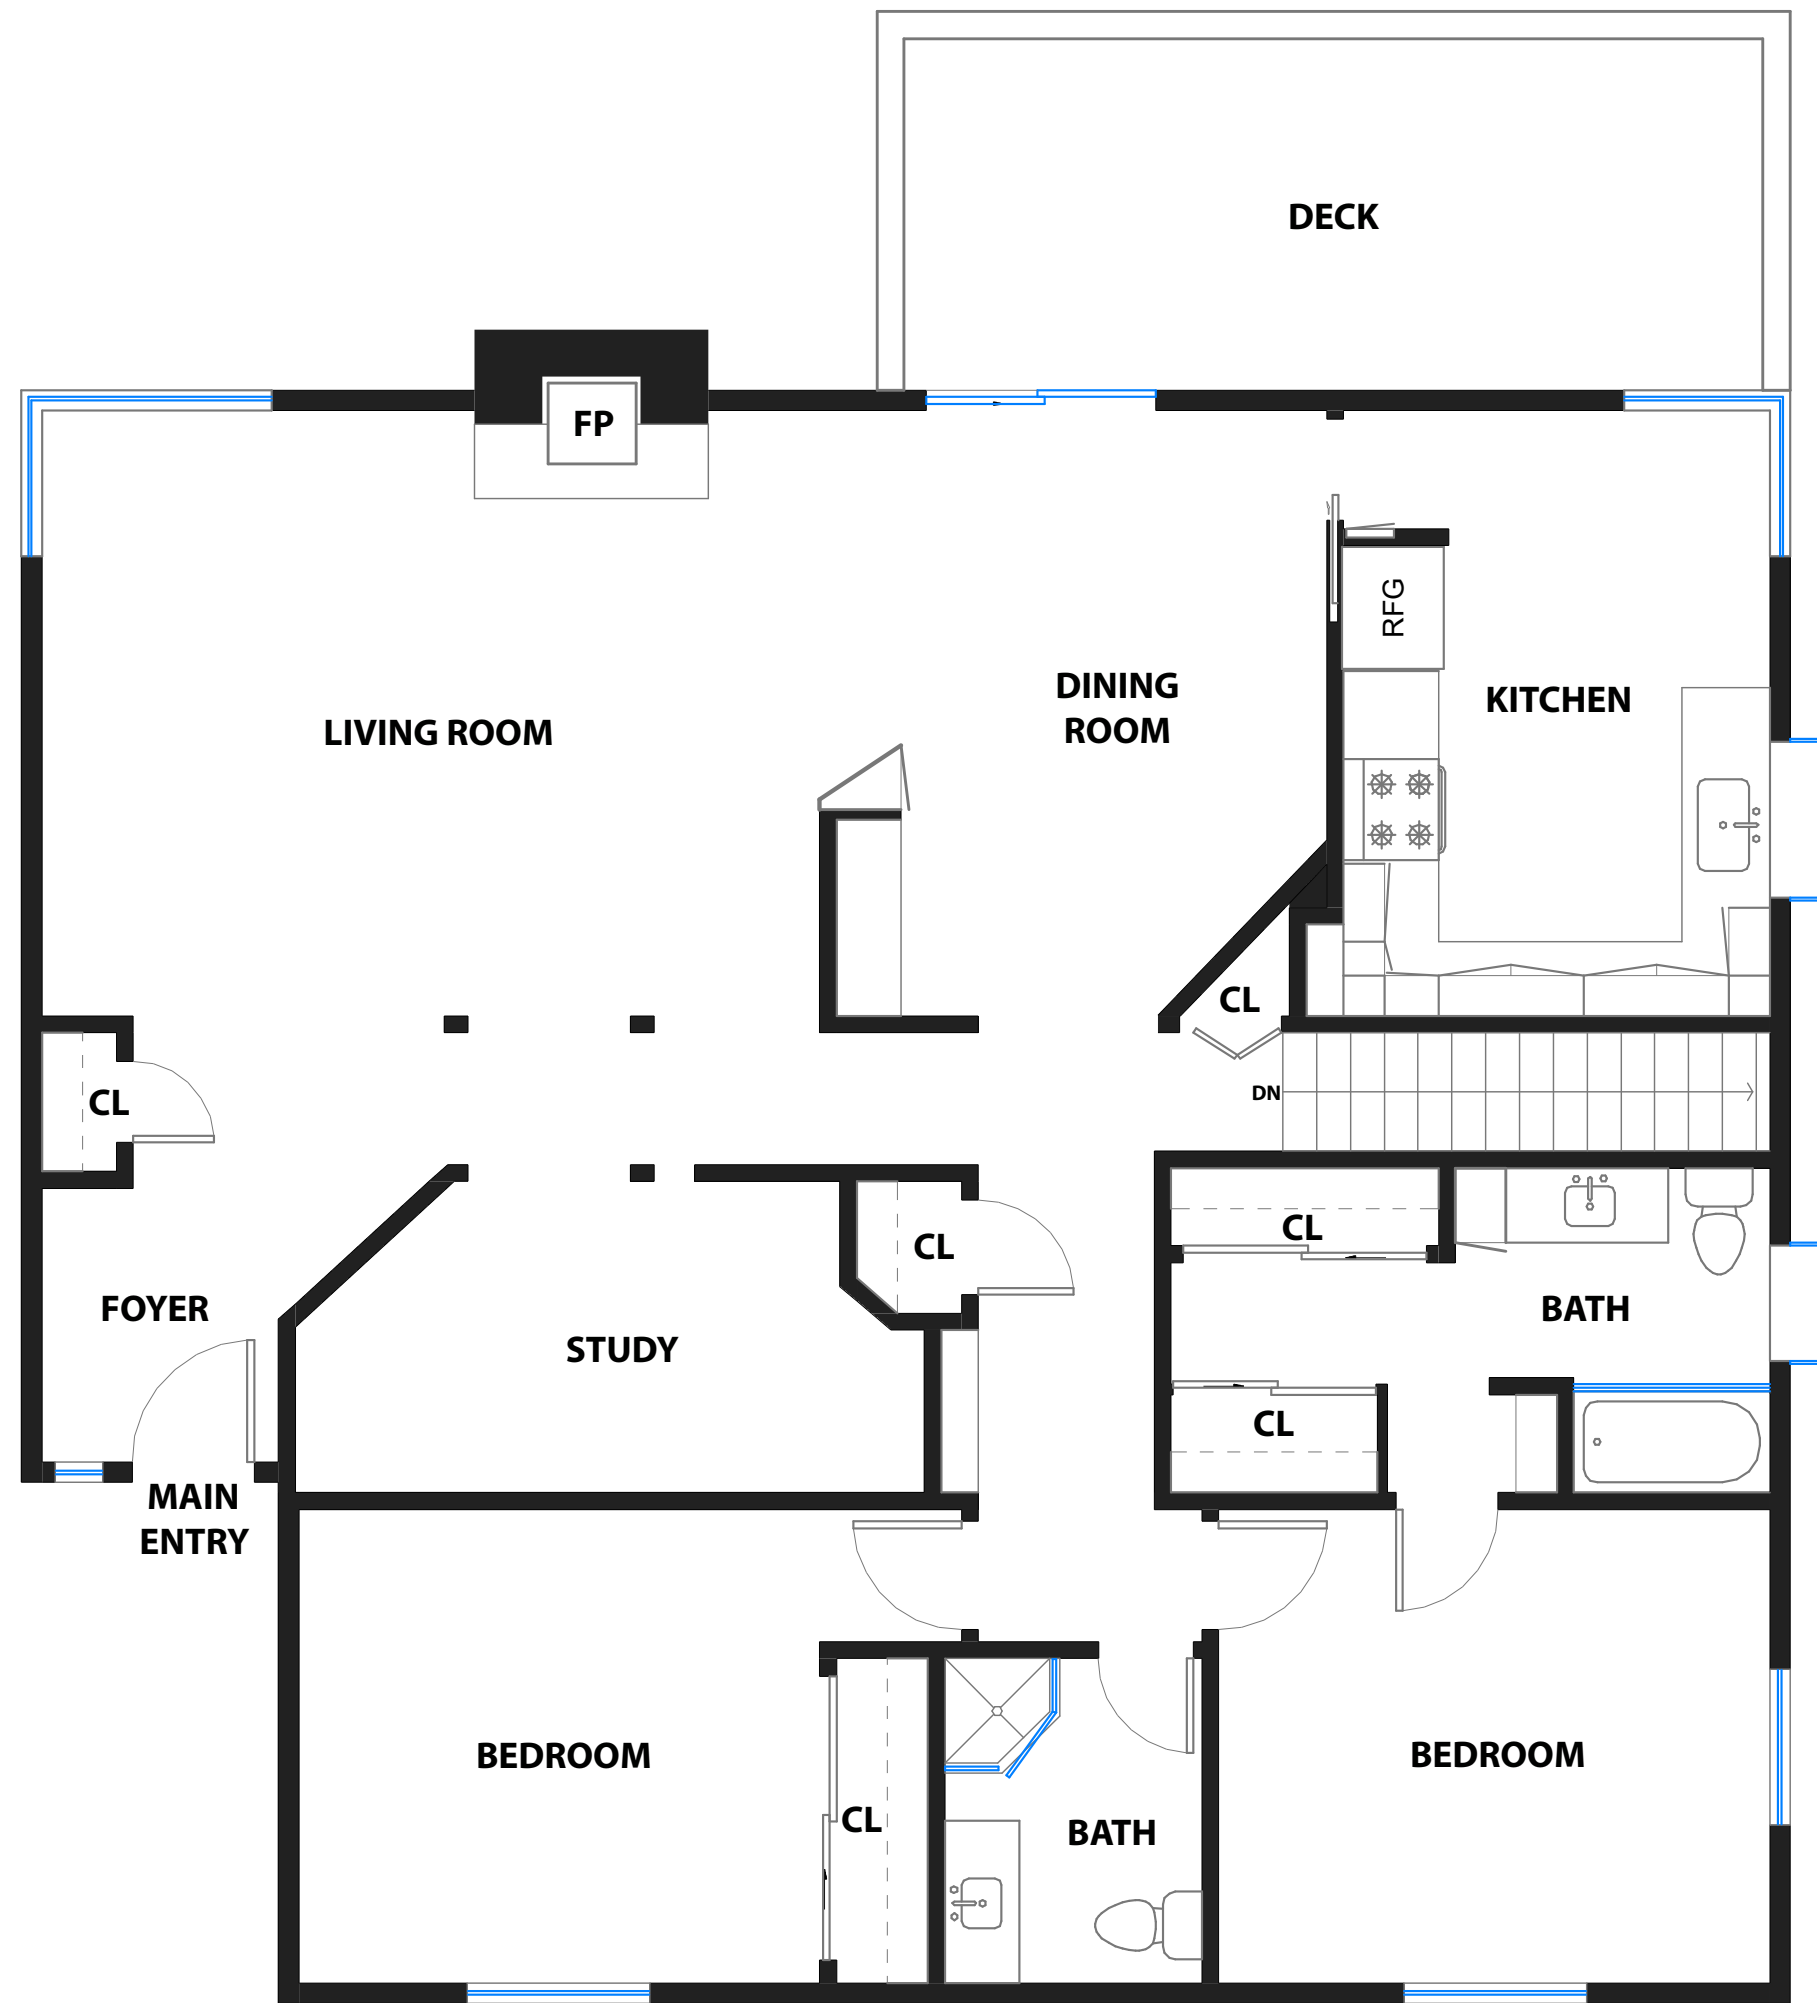

## MAIN LEVEL

## LOWER LEVEL

**APPROXIMATE TOTAL LIVING & NON-LIVING SPACE**  
**Square Footage:** 4,190 Sq Ft\*

RENDERING BY OPEN HOMES PHOTOGRAPHY  
 ALL MEASUREMENTS ARE APPROXIMATE. WHILE DEEMED RELIABLE, NO INFORMATION ON THESE FLOOR PLANS SHOULD BE RELIED UPON WITHOUT INDEPENDENT VERIFICATION.